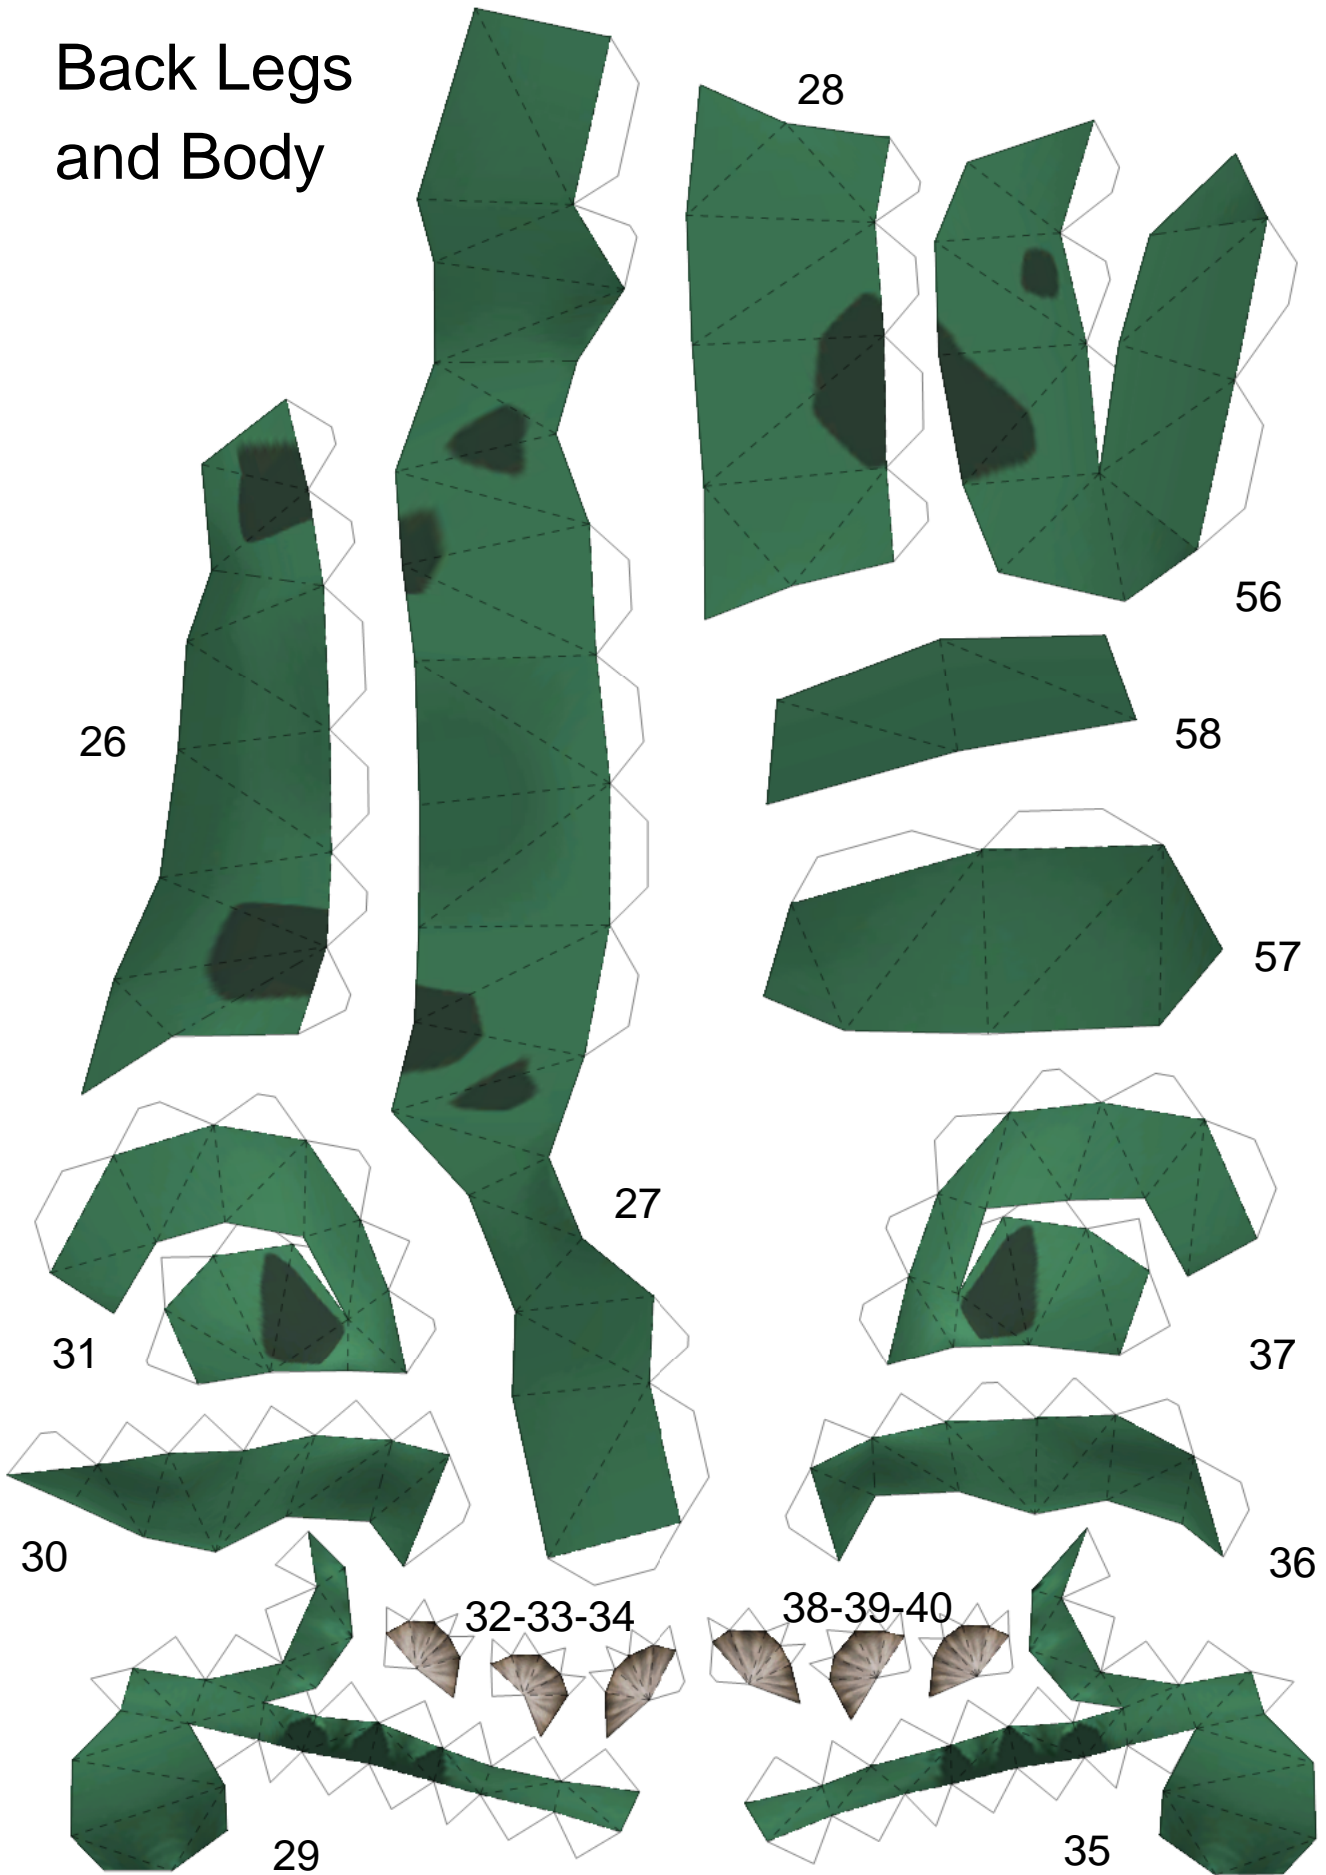

# Ivysaur

by Brandon

**PAPER POKÉS**  
*www.pokemonpapercraft.com*

# Head

# Back Legs and Body

Leaves

(54)

(52)

54

53

52

55

# Front Legs and Bulb Parts